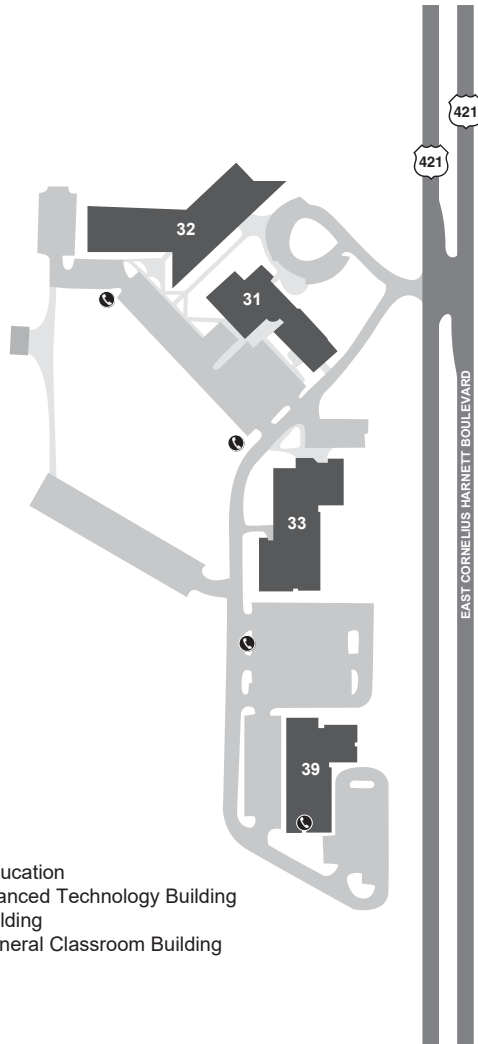

HARNETT MAIN CAMPUS

- 31** Harnett Continuing Education
- 32** Bob R. Etheridge Advanced Technology Building
- 33** Samuel R. Miriello Building
- 39** Cosmetic Arts and General Classroom Building
-  Emergency Call Box

0033 | Samuel R. Miriello Building

Lactation Room Location: Building 33 Room 113