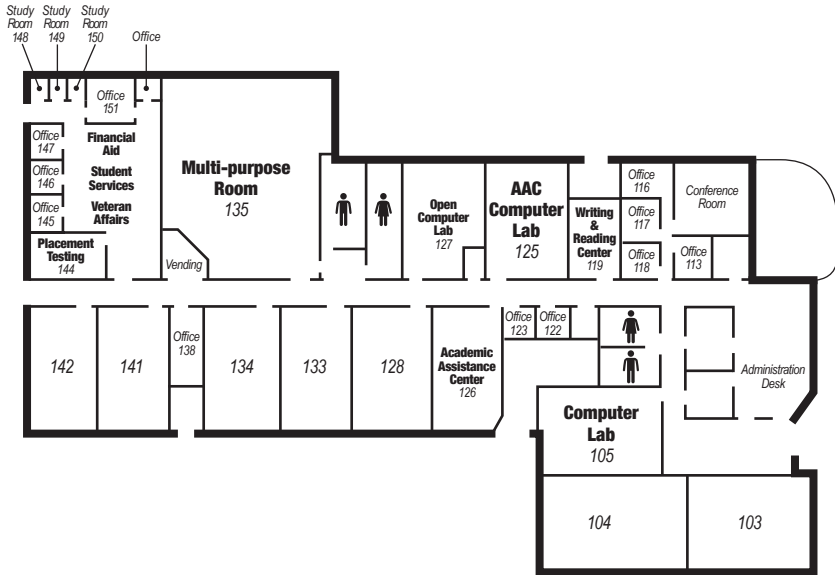

0033 | Samuel R. Miriello Building