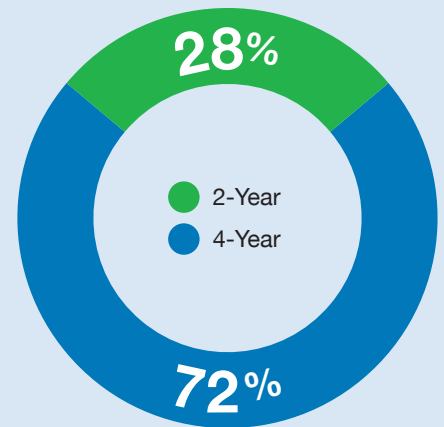

Colleges attended include:

Appalachian State University	Boone, NC
Campbell University	Buies Creek, NC
Central Carolina Community College	Sanford, NC
College of Charleston	Charleston, SC
East Carolina University	Greenville, NC
East Stroudsburg University	East Stroudsburg, PA
Fayetteville State University	Fayetteville, NC
Johnston Community College	Smithfield, NC
Lees-McRae College	Banner Elk, NC
Lenoir-Rhyne University	Hickory, NC
Livingstone College	Salisbury, NC
Lone Star College	The Woodlands, TX
Methodist University	Fayetteville, NC
NC State University	Raleigh, NC
North Carolina A&T State University	Greensboro, NC
North Carolina Central University	Durham, NC
Northwestern State University	Natchitoches, LA
Rensselaer Polytechnic Institute	Troy, NY
Sandhills Community College	Pinehurst, NC
UNC Charlotte	Charlotte, NC
UNC Greensboro	Greensboro, NC
UNC Pembroke	Pembroke, NC
University of Mount Olive	Mount Olive, NC
Wake Forest University	Winston-Salem, NC
Wake Technical Community College	Raleigh, NC
Western Carolina University	Cullowhee, NC
William Peace University	Raleigh, NC
Winston-Salem State University	Winston-Salem, NC

2-Year vs. 4-Year College Enrollment