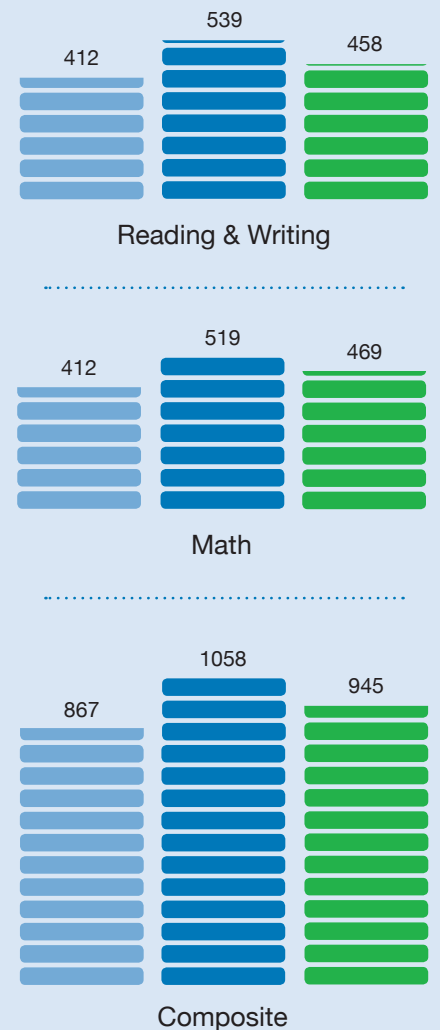

SAT Scores (2015 – 2016)

- UBMS Pre-Test
- UBMS Post-Test
- HCS Average